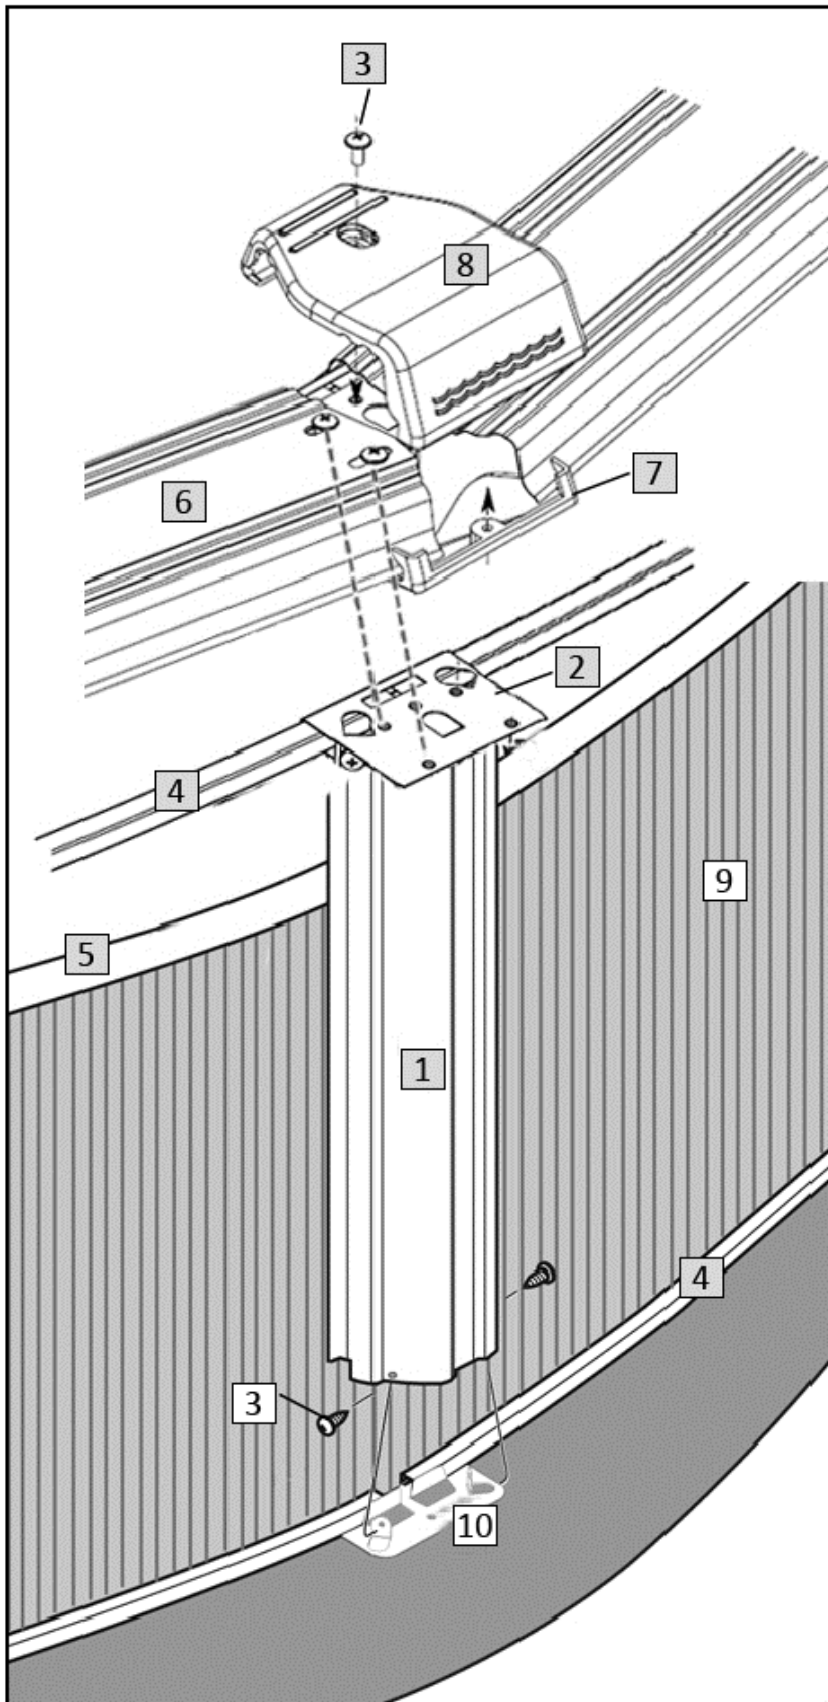

*These part #s are not available to purchase separately. They must be purchased as the Seat Cover Assembly Bolt Package, Order # NBP1203

Carton Breakdown

Zanzibar 24' Round 54''

NB2710

Key #	Qty	Item #	Mfg Part #	Part Description	
WALL CARTON # 2454-SNS-W					
<input type="checkbox"/>	5	18	NL107	8100	Plastic Edging
<input type="checkbox"/>	9	1	PC5270	54+Wall	Steel Sunset Gray Wall
54'' Wall Joint Bolt Package (Part # 0114, Order # NBP1067)					
<input type="checkbox"/>	3	27	NBP1067	0513*	1/4+x 1/2+Truss Head Screw
<input type="checkbox"/>	3	53	NBP1067	0411*	1/4+Reinforcing Washer
<input type="checkbox"/>	3	27	NBP1067	0611*	1/4+Nut

*These part #s are not available to purchase separately. They must be purchased as the Wall Joint Bolt Package, Order # NBP1067

Zanzibar 24' Round 54''

NB2710

Key #	Part Description	Item #
1	8in Vertical	NBP1202
2	Resin Upper Joint	NBP1061
3	Seat Cover Hardware	NBP1203
3	Wall Joint Hardware	NBP1067
4	5/8+Rail	NBP1057
5	Plastic Edging	NL107
6	8in Resin Top Seat	NBP1201
7	8in Seat Cover Bracket	NBP1047
8	8in Seat Cover	NBP1046
9	Wall	PC5270
10	Resin Lower Joint	NBP1062